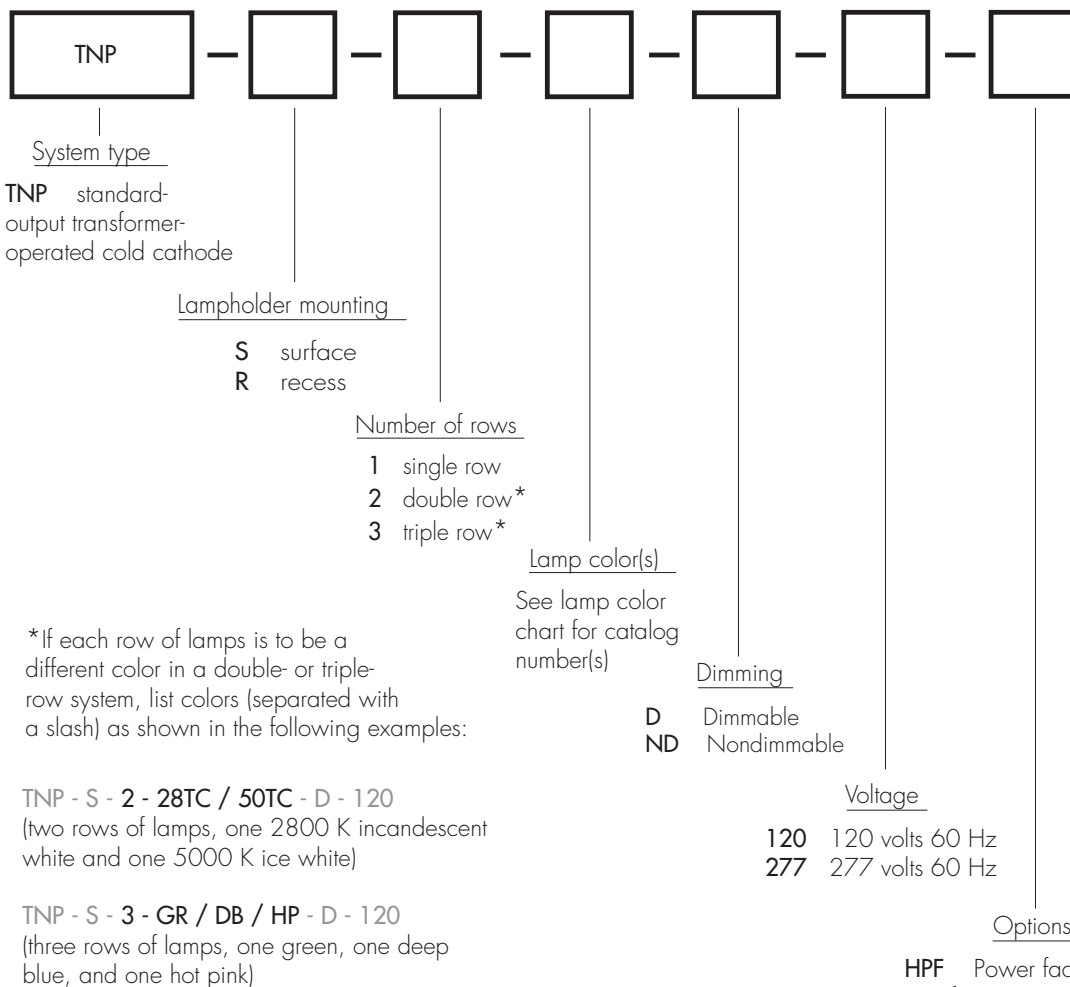

SYSTEM TNP

Standard-Output Transformer-Operated Cold Cathode

Ordering Information

Ordering information for System TNP (standard-output transformer-operated cold cathode)

example: **TNP - S - 1 - 28TC - D - 120**