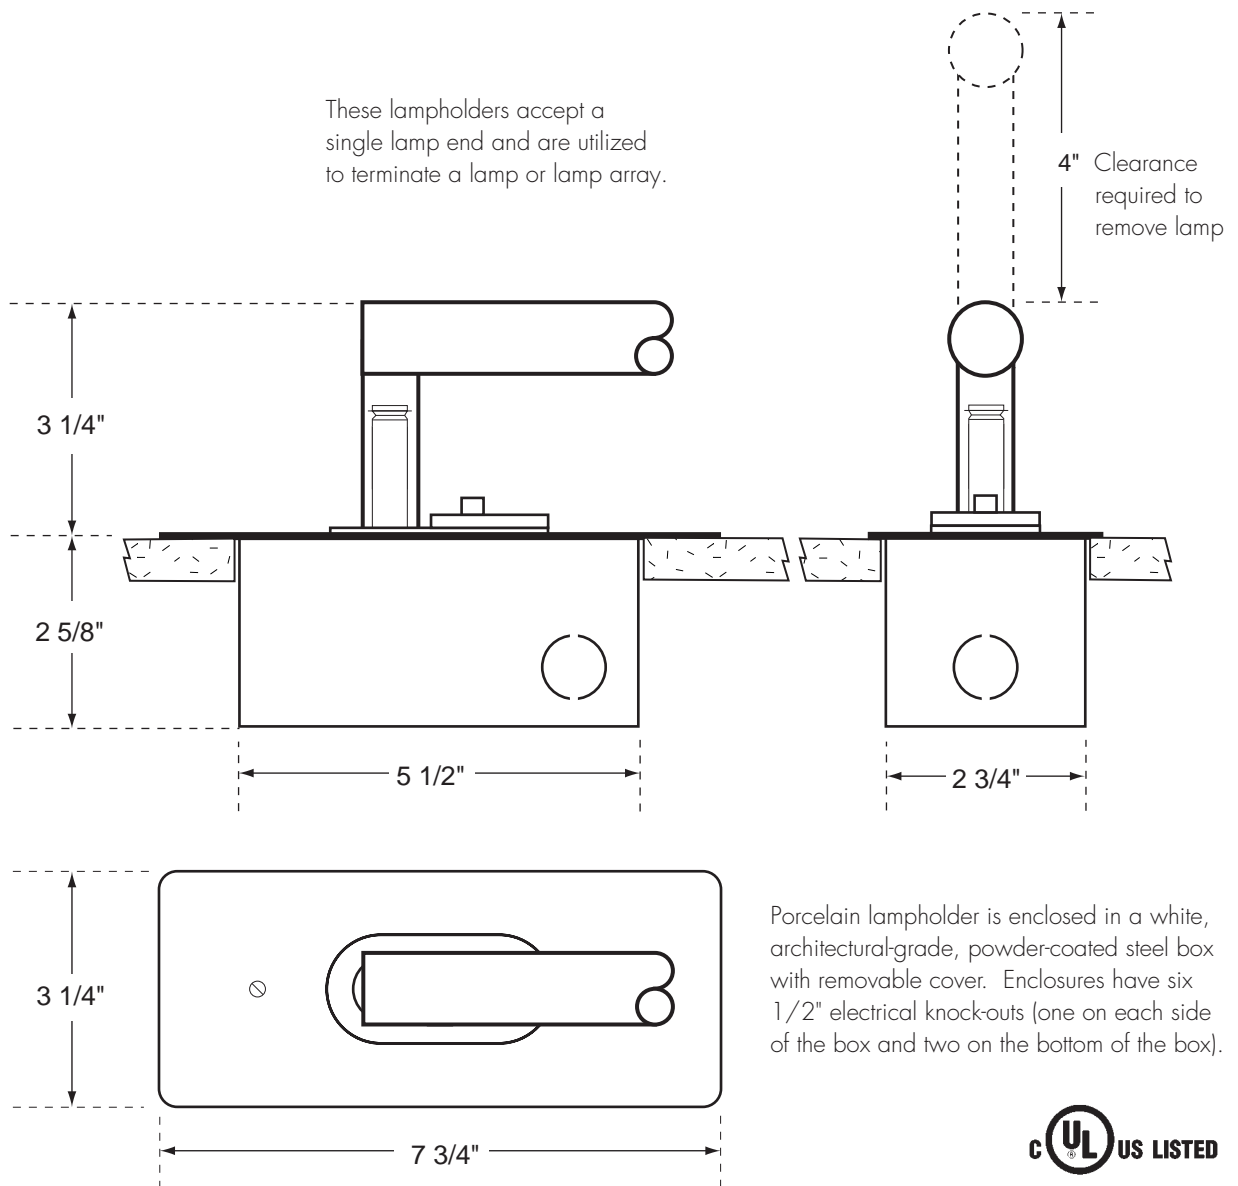

SYSTEM BNP-HO

High-Output Ballast-Operated Cold Cathode

Lampholder Details:
Recess-Mounted Lampholders

System type: **BNP-HO**
Mounting: **Recess mounted**
Lampholder type: **BL-R**
Lampholder models: **BL1-R and BL4-R**

These lampholders accept a single lamp end and are utilized to terminate a lamp or lamp array.

Drawings not to scale