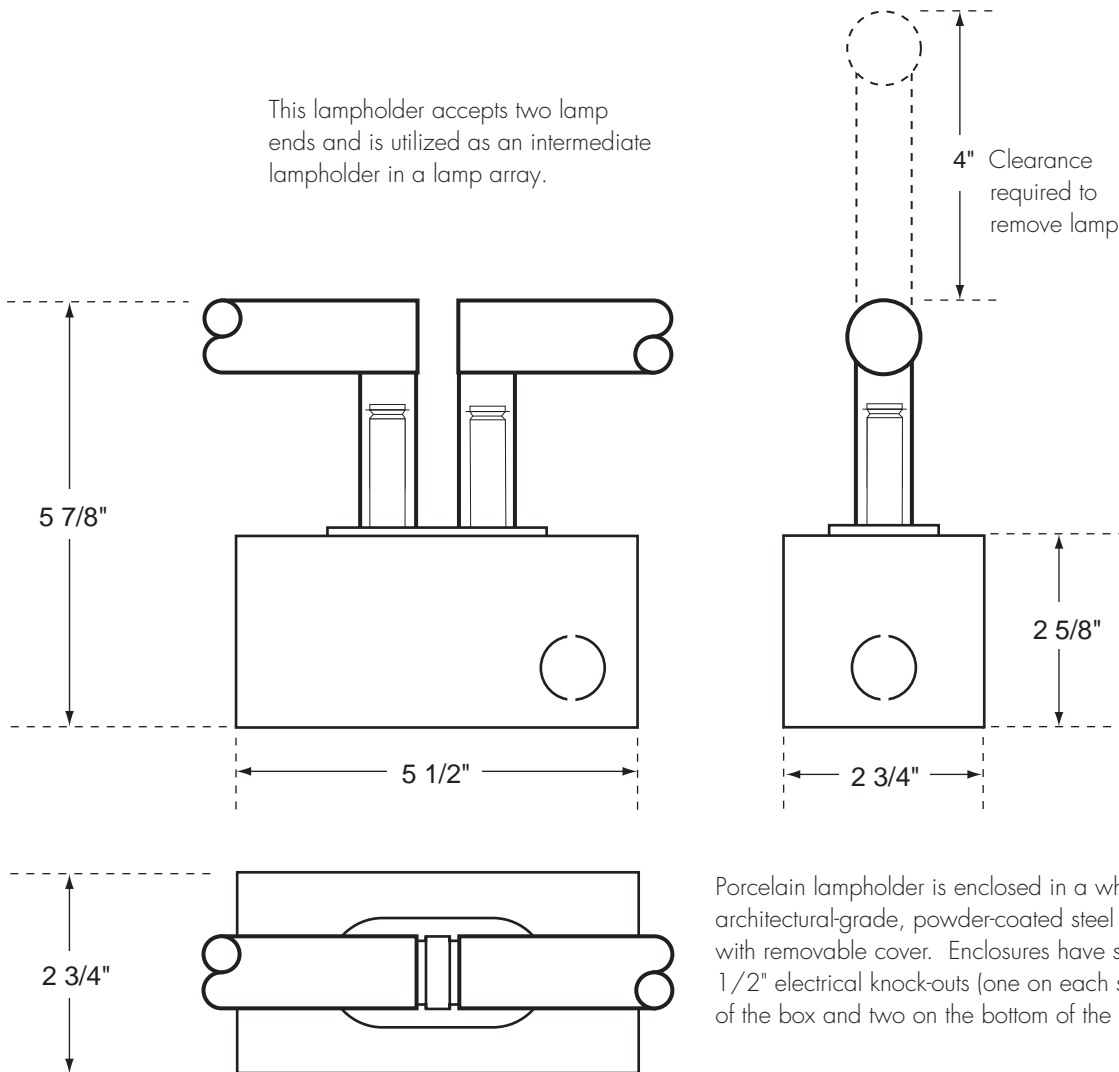

These lampholders accept a single lamp end and are utilized to terminate a lamp or lamp array.

Drawings not to scale

SYSTEM BNP-HO

High-Output Ballast-Operated Cold Cathode

Lampholder Details:
Surface-Mounted Lampholders (cont'd.)

Porcelain lampholder is enclosed in a white, architectural-grade, powder-coated steel box with removable cover. Enclosures have six $1 \frac{1}{2}$ " electrical knock-outs (one on each side of the box and two on the bottom of the box).