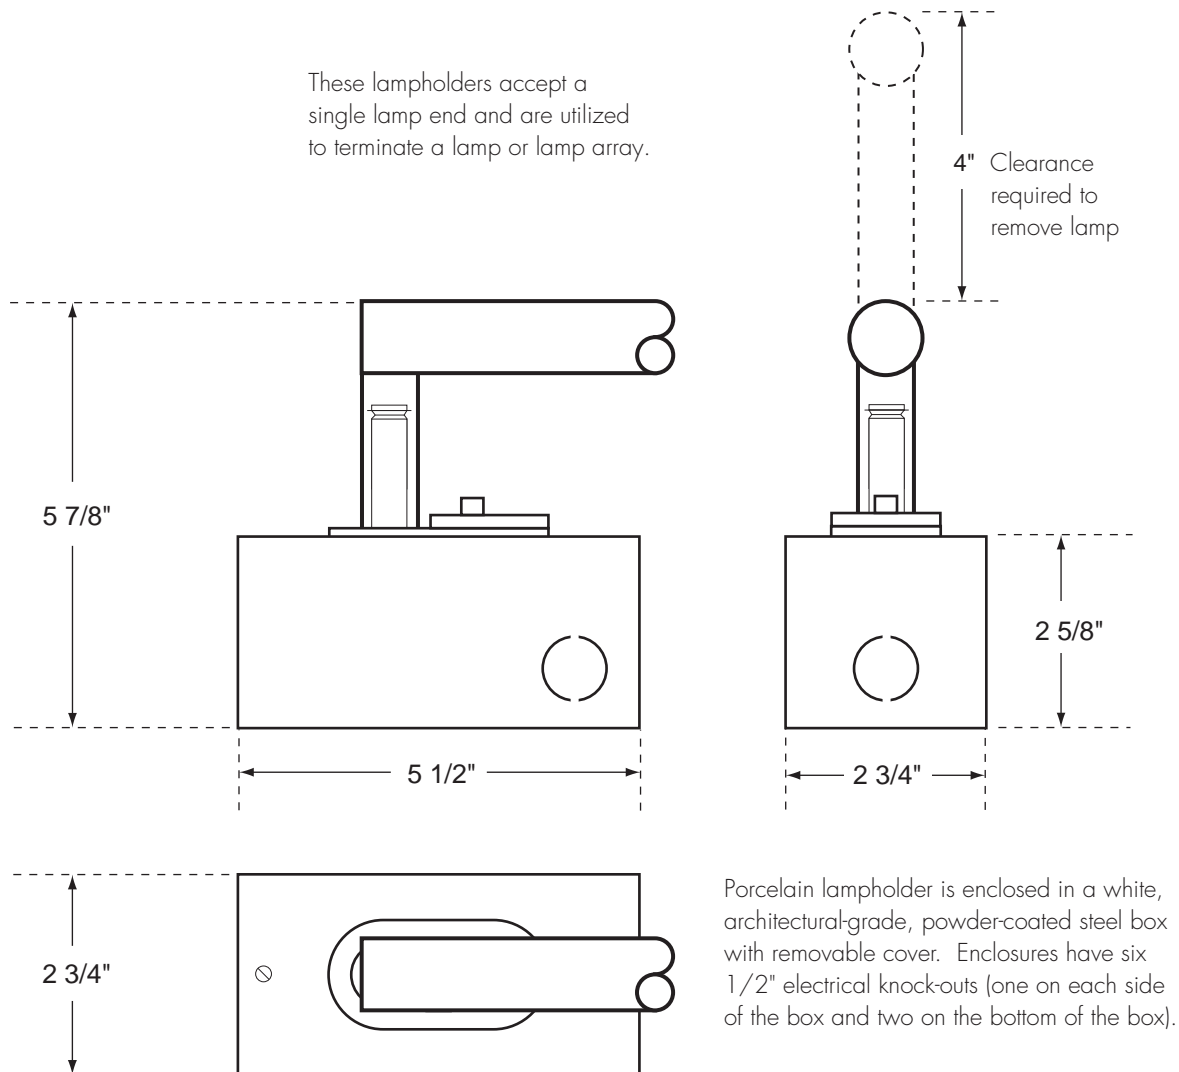

SYSTEM BNP-HO

High-Output Ballast-Operated Cold Cathode

Lampholder Details:
Surface-Mounted Lampholders

System type: **BNP-HO**
Mounting: **Surface mounted**
Lampholder type: **BL**
Lampholder models: **BL1 and BL4**

These lampholders accept a single lamp end and are utilized to terminate a lamp or lamp array.

Drawings not to scale

SYSTEM BNP-HO

High-Output Ballast-Operated Cold Cathode

Lampholder Details:
Surface-Mounted Lampholders (cont'd.)

Porcelain lampholder is enclosed in a white, architectural-grade, powder-coated steel box with removable cover. Enclosures have six $1 \frac{1}{2}$ " electrical knock-outs (one on each side of the box and two on the bottom of the box).