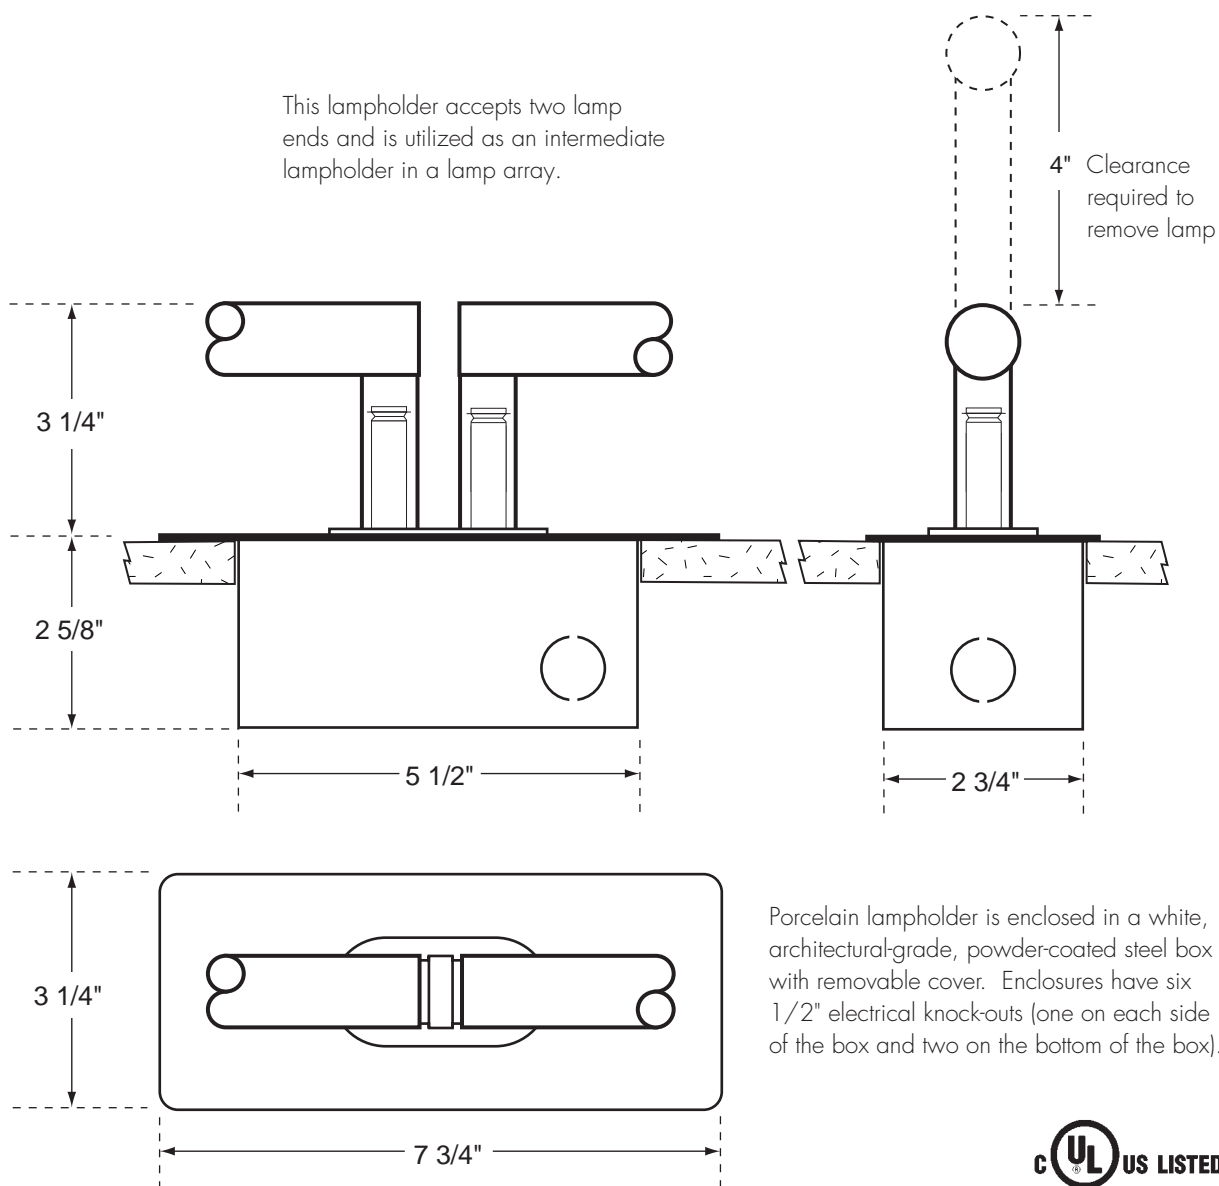

SYSTEM BNP-HO

High-Output Ballast-Operated Cold Cathode

Lampholder Details:
Recess-Mounted Lampholders (cont'd.)

System type: BNP-HO
Mounting: **Recess mounted**
Lampholder type: BL-R
Lampholder model: BL5-R

This lampholder accepts two lamp ends and is utilized as an intermediate lampholder in a lamp array.

Drawings not to scale

© 2002 Cathode Lighting Systems Inc.

BB-16

8020 Queenair Drive, Gaithersburg, MD 20879 • ph: 301 921 4120 • fax: 301 963 3050
e-mail: info@CathodeLightingSystems.com • website: www.CathodeLightingSystems.com

CLS CATHODE
LIGHTING
SYSTEMS