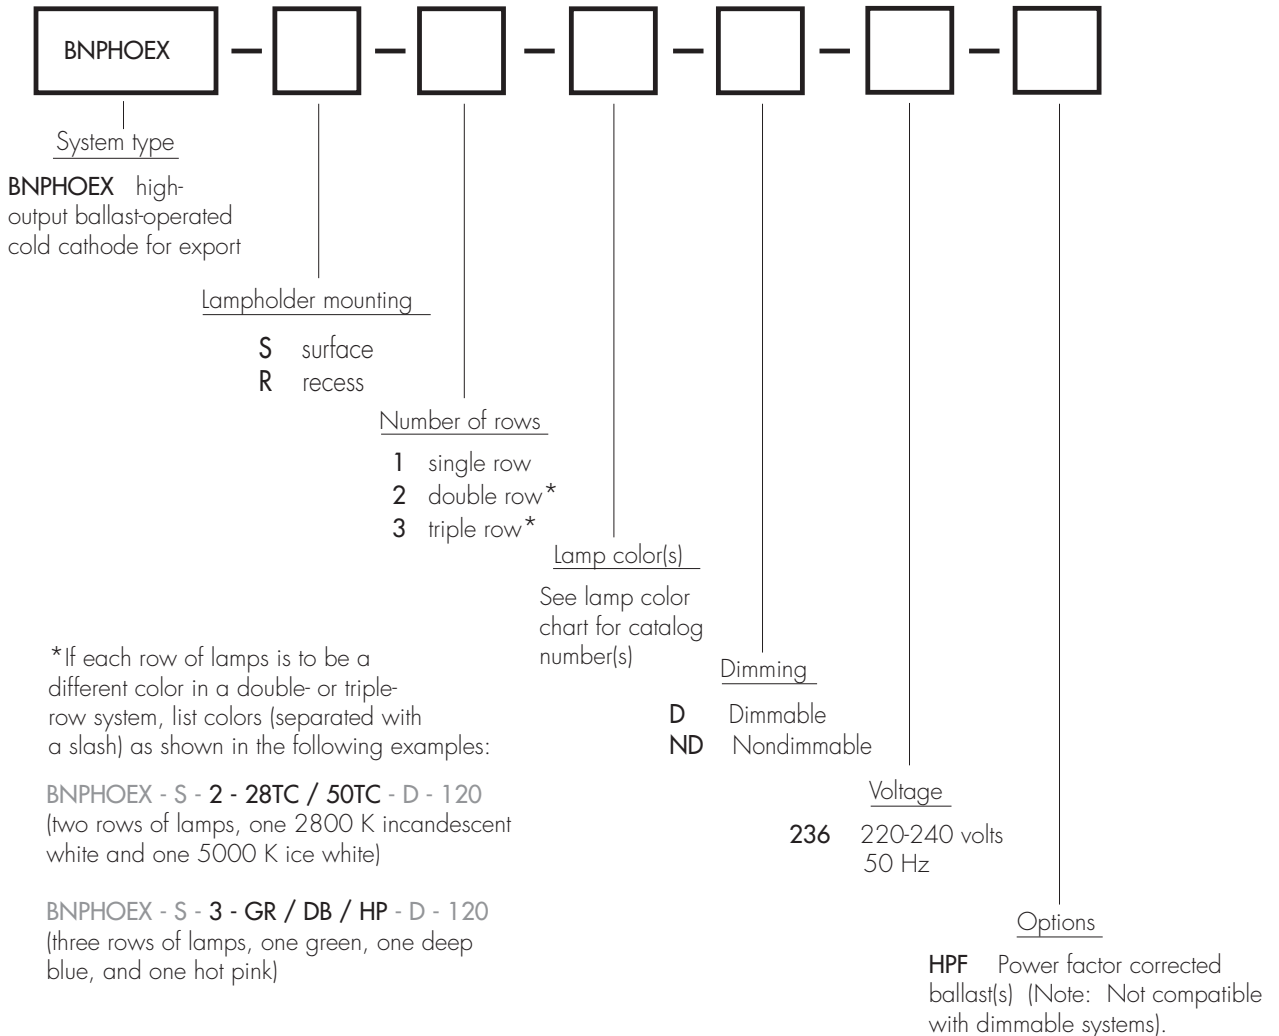

SYSTEM BNP-HO-EX

High-Output Ballast-Operated Cold Cathode for Export

Ordering Information

Ordering information for System BNP-HO-EX (high-output ballast-operated cold cathode for export)

example: **BNPHOEX - S - 1 - 28TC - D - 236**